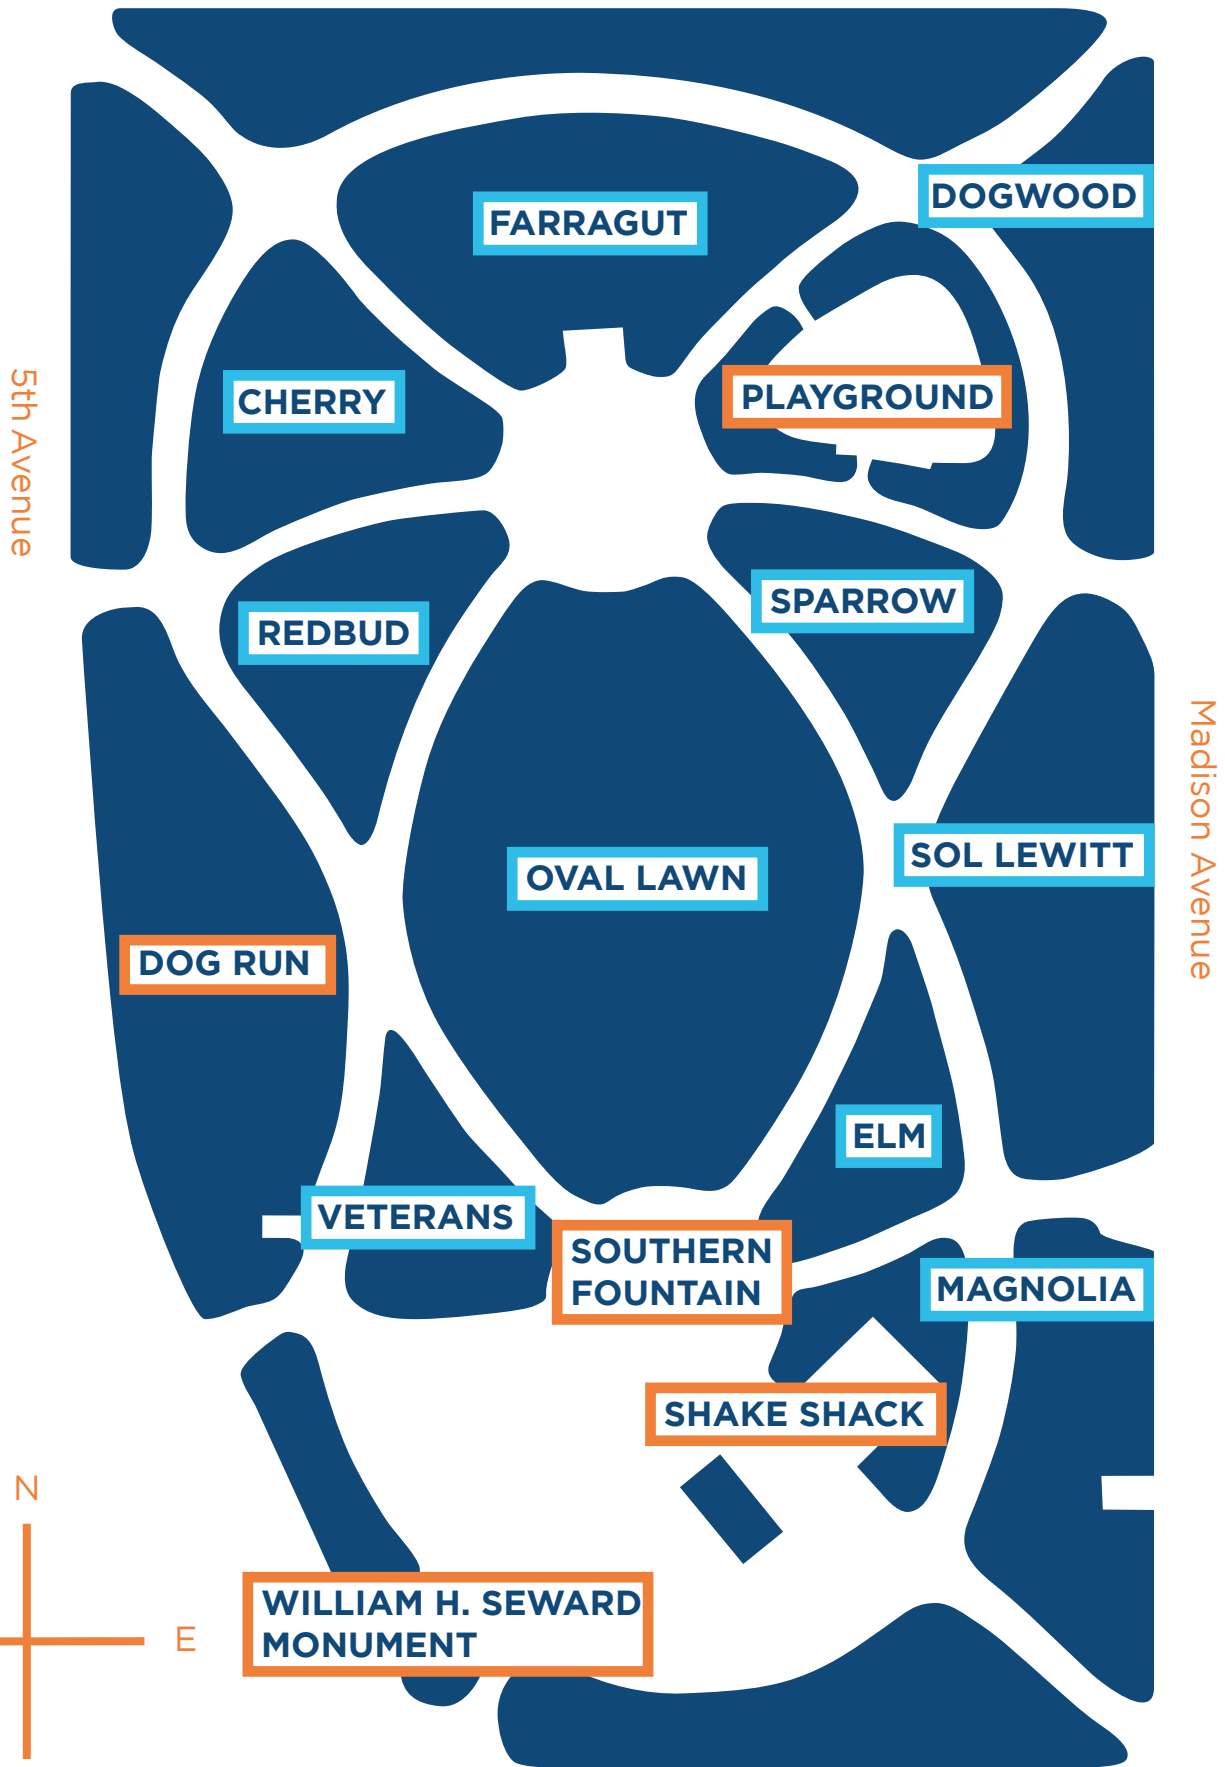

#OPENGREEN

26th Street

5th Avenue

Madison Avenue

23rd Street

- FARRAGUT
- DOGWOOD
- CHERRY
- PLAYGROUND
- REDBUD
- SPARROW
- OVAL LAWN
- SOL LEWITT
- DOG RUN
- ELM
- VETERANS
- SOUTHERN FOUNTAIN
- MAGNOLIA
- SHAKE SHACK
- WILLIAM H. SEWARD MONUMENT